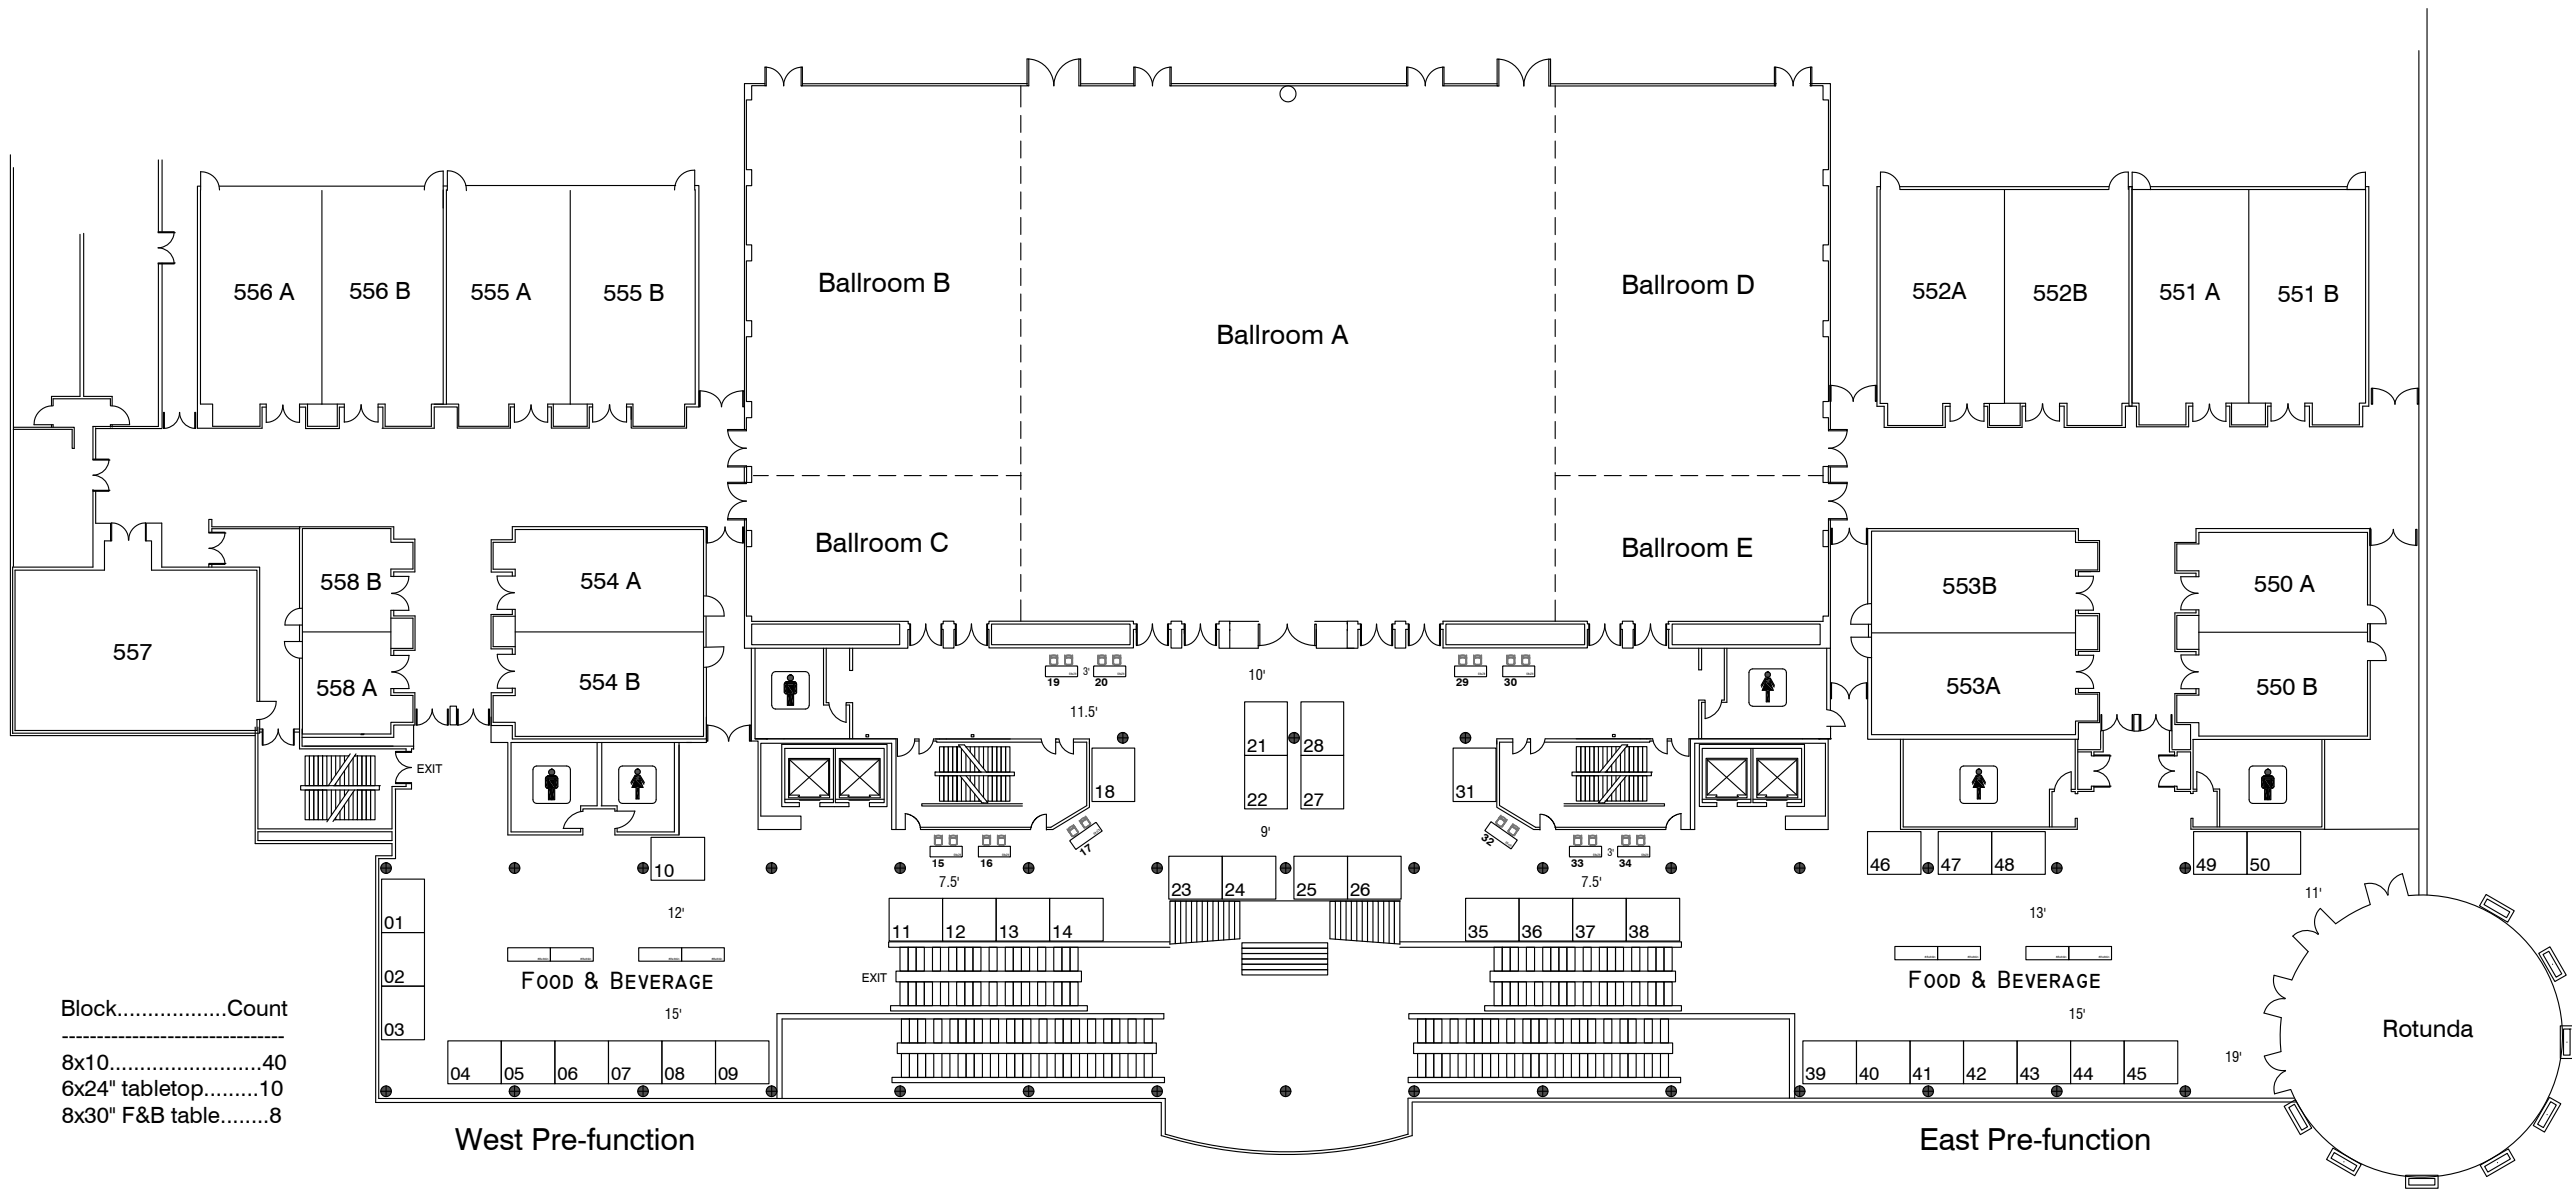

Land Trust Alliance
 September 26-28, 2024
 Rhode Island Convention Center
 Providence, Rhode Island

Block	Count
8x10	40
6x24" tabletop	10
8x30" F&B table	8

Ballroom Level, 5th Floor

DRAWINGS 1/22/2024 CM
 AS OF